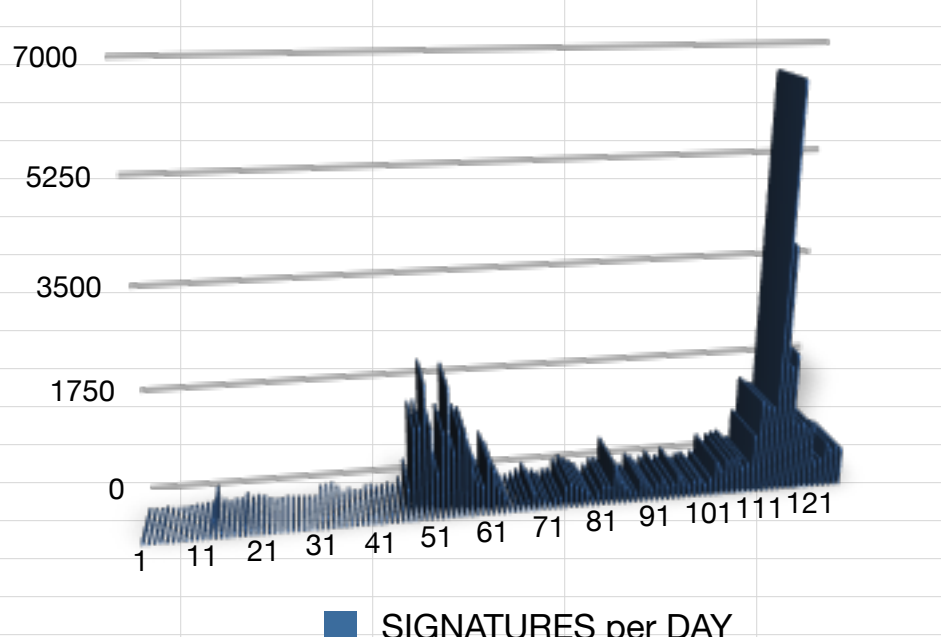

WWI German Reparations Petition - Data

Sign Here: <http://www.greece.org/blogs/wwii>

	DAY	DATE	SIGNATURES Per DAY	TOTAL
1	Friday	Aug 5, 2011	53	53
2	Saturday	Aug 6, 2011	36	89
3	Sunday	Aug 7, 2011	24	113
4	Monday	Aug 8, 2011	56	169
5	Tuesday	Aug 9, 2011	21	190
6	Wednesday	Aug 10, 2011	19	209
7	Thursday	Aug 11, 2011	12	221
8	Friday	Aug 12, 2011	33	254
9	Saturday	Aug 13, 2011	42	296
10	Sunday	Aug 14, 2011	41	337
11	Monday	Aug 15, 2011	68	405
12	Tuesday	Aug 16, 2011	78	483
13	Wednesday	Aug 17, 2011	348	831
14	Thursday	Aug 18, 2011	109	940
15	Friday	Aug 19, 2011	73	1013
16	Saturday	Aug 20, 2011	99	1112
17	Sunday	Aug 21, 2011	100	1212
18	Monday	Aug 22, 2011	187	1399
19	Tuesday	Aug 23, 2011	107	1506
20	Wednesday	Aug 24, 2011	132	1638
21	Thursday	Aug 25, 2011	119	1757
22	Friday	Aug 26, 2011	63	1820
23	Saturday	Aug 27, 2011	25	1845
24	Sunday	Aug 28, 2011	42	1887
25	Monday	Aug 29, 2011	70	1957
26	Tuesday	Aug 30, 2011	47	2004
27	Wednesday	Aug 31, 2011	47	2051
28	Thursday	Sep 1, 2011	37	2088
29	Friday	Sep 2, 2011	28	2116
30	Saturday	Sep 3, 2011	20	2136
31	Sunday	Sep 4, 2011	213	2349
32	Monday	Sep 5, 2011	230	2579
33	Tuesday	Sep 6, 2011	254	2833
34	Wednesday	Sep 7, 2011	177	3010
35	Thursday	Sep 8, 2011	69	3079
36	Friday	Sep 9, 2011	120	3199
37	Saturday	Sep 10, 2011	85	3284
38	Sunday	Sep 11, 2011	63	3347
39	Monday	Sep 12, 2011	144	3491
40	Tuesday	Sep 13, 2011	166	3657
41	Wednesday	Sep 14, 2011	118	3775
42	Thursday	Sep 15, 2011	141	3916
43	Friday	Sep 16, 2011	164	4080
44	Saturday	Sep 17, 2011	131	4211
45	Sunday	Sep 18, 2011	251	4462
46	Monday	Sep 19, 2011	562	5024
47	Tuesday	Sep 20, 2011	1590	6614
48	Wednesday	Sep 21, 2011	1603	8217
49	Thursday	Sep 22, 2011	2284	10501
50	Friday	Sep 23, 2011	1534	12035
51	Saturday	Sep 24, 2011	821	12856
52	Sunday	Sep 25, 2011	1502	14358
53	Monday	Sep 26, 2011	2202	16560
54	Tuesday	Sep 27, 2011	1132	17692
55	Wednesday	Sep 28, 2011	1480	19172
56	Thursday	Sep 29, 2011	1429	20601
57	Friday	Sep 30, 2011	1061	21662
58	Saturday	Oct 1, 2011	583	22245
59	Sunday	Oct 2, 2011	516	22761
60	Monday	Oct 3, 2011	955	23716
61	Tuesday	Oct 4, 2011	768	24484
62	Wednesday	Oct 5, 2011	404	24888
63	Thursday	Oct 6, 2011	298	25186
64	Friday	Oct 7, 2011	108	25294
65	Saturday	Oct 8, 2011	132	25426
66	Sunday	Oct 9, 2011	171	25597
67	Monday	Oct 10, 2011	219	25816
68	Tuesday	Oct 11, 2011	332	26148
69	Wednesday	Oct 12, 2011	199	26347
70	Thursday	Oct 13, 2011	193	26540
71	Friday	Oct 14, 2011	127	26667
72	Saturday	Oct 15, 2011	181	26848
73	Sunday	Oct 16, 2011	193	27041
74	Monday	Oct 17, 2011	356	27397
75	Tuesday	Oct 18, 2011	419	27816
76	Wednesday	Oct 19, 2011	361	28177
77	Thursday	Oct 20, 2011	308	28485
78	Friday	Oct 21, 2011	246	28731
79	Saturday	Oct 22, 2011	116	28847
80	Sunday	Oct 23, 2011	205	29052
81	Monday	Oct 24, 2011	323	29375
82	Tuesday	Oct 25, 2011	320	29695
83	Wednesday	Oct 26, 2011	673	30368
84	Thursday	Oct 27, 2011	389	30757
85	Friday	Oct 28, 2011	273	31030
86	Saturday	Oct 29, 2011	178	31208
87	Sunday	Oct 30, 2011	161	31369
88	Monday	Oct 31, 2011	345	31714
89	Tuesday	Nov 1, 2011	292	32006
90	Wednesday	Nov 2, 2011	190	32196
91	Thursday	Nov 3, 2011	266	32462
92	Friday	Nov 4, 2011	362	32824
93	Saturday	Nov 5, 2011	216	33040
94	Sunday	Nov 6, 2011	263	33303
95	Monday	Nov 7, 2011	398	33701
96	Tuesday	Nov 8, 2011	262	33963
97	Wednesday	Nov 9, 2011	214	34177
98	Thursday	Nov 10, 2011	274	34451
99	Friday	Nov 11, 2011	294	34745
100	Saturday	Nov 12, 2011	205	34950
101	Sunday	Nov 13, 2011	296	35246
102	Monday	Nov 14, 2011	591	35837
103	Tuesday	Nov 15, 2011	452	36289
104	Wednesday	Nov 16, 2011	592	36881
105	Thursday	Nov 17, 2011	627	37508
106	Friday	Nov 18, 2011	643	38151
107	Saturday	Nov 19, 2011	456	38607
108	Sunday	Nov 20, 2011	512	39119
109	Monday	Nov 21, 2011	997	40116
110	Tuesday	Nov 22, 2011	1586	41702
111	Wednesday	Nov 23, 2011	1515	43217
112	Thursday	Nov 24, 2011	1486	44703
113	Friday	Nov 25, 2011	6687	51390
114	Saturday	Nov 26, 2011	4149	55539
115	Sunday	Nov 27, 2011	2157	57696
116	Monday	Nov 28, 2011	2366	60062
117	Tuesday	Nov 29, 2011	1153	61215
118	Wednesday	Nov 30, 2011	1163	62378
119	Thursday	Dec 1, 2011	1072	63450
120	Friday	Dec 2, 2011	1096	64546
121	Saturday	Dec 3, 2011	449	64995
122	Sunday	Dec 4, 2011	486	65481
123	Monday	Dec 5, 2011	782	66263
124	Tuesday	Dec 6, 2011	656	66919
125	Wednesday	Dec 7, 2011	696	67615
126	Thursday	Dec 8, 2011	645	68260