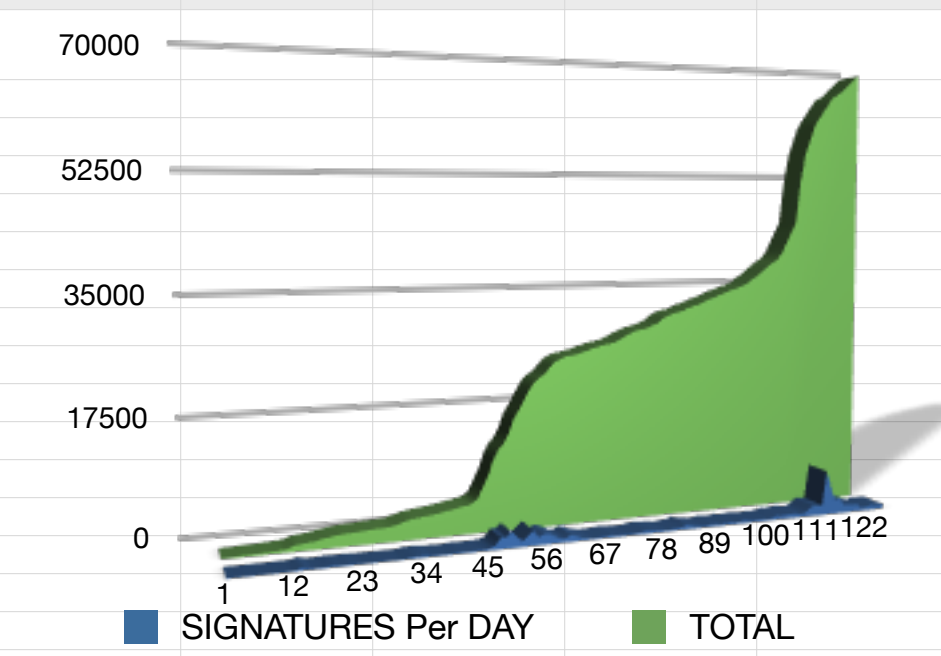

WWI German Reparations Petition - Data

Sign Here: <http://www.greece.org/blogs/wwii>

	DAY	DATE	SIGNATURES Per DAY	TOTAL
1	Friday	Aug 5, 2011	53	53
2	Saturday	Aug 6, 2011	36	89
3	Sunday	Aug 7, 2011	24	113
4	Monday	Aug 8, 2011	56	169
5	Tuesday	Aug 9, 2011	21	190
6	Wednesday	Aug 10, 2011	19	209
7	Thursday	Aug 11, 2011	12	221
8	Friday	Aug 12, 2011	33	254
9	Saturday	Aug 13, 2011	42	296
10	Sunday	Aug 14, 2011	41	337
11	Monday	Aug 15, 2011	68	405
12	Tuesday	Aug 16, 2011	78	483
13	Wednesday	Aug 17, 2011	348	831
14	Thursday	Aug 18, 2011	109	940
15	Friday	Aug 19, 2011	73	1013
16	Saturday	Aug 20, 2011	99	1112
17	Sunday	Aug 21, 2011	100	1212
18	Monday	Aug 22, 2011	187	1399
19	Tuesday	Aug 23, 2011	107	1506
20	Wednesday	Aug 24, 2011	132	1638
21	Thursday	Aug 25, 2011	119	1757
22	Friday	Aug 26, 2011	63	1820
23	Saturday	Aug 27, 2011	25	1845
24	Sunday	Aug 28, 2011	42	1887
25	Monday	Aug 29, 2011	70	1957
26	Tuesday	Aug 30, 2011	47	2004
27	Wednesday	Aug 31, 2011	47	2051
28	Thursday	Sep 1, 2011	37	2088
29	Friday	Sep 2, 2011	28	2116
30	Saturday	Sep 3, 2011	20	2136
31	Sunday	Sep 4, 2011	213	2349
32	Monday	Sep 5, 2011	230	2579
33	Tuesday	Sep 6, 2011	254	2833
34	Wednesday	Sep 7, 2011	177	3010
35	Thursday	Sep 8, 2011	69	3079
36	Friday	Sep 9, 2011	120	3199
37	Saturday	Sep 10, 2011	85	3284
38	Sunday	Sep 11, 2011	63	3347
39	Monday	Sep 12, 2011	144	3491
40	Tuesday	Sep 13, 2011	166	3657
41	Wednesday	Sep 14, 2011	118	3775
42	Thursday	Sep 15, 2011	141	3916
43	Friday	Sep 16, 2011	164	4080
44	Saturday	Sep 17, 2011	131	4211
45	Sunday	Sep 18, 2011	251	4462
46	Monday	Sep 19, 2011	562	5024
47	Tuesday	Sep 20, 2011	1590	6614
48	Wednesday	Sep 21, 2011	1603	8217
49	Thursday	Sep 22, 2011	2284	10501
50	Friday	Sep 23, 2011	1534	12035
51	Saturday	Sep 24, 2011	821	12856
52	Sunday	Sep 25, 2011	1502	14358
53	Monday	Sep 26, 2011	2202	16560
54	Tuesday	Sep 27, 2011	1132	17692
55	Wednesday	Sep 28, 2011	1480	19172
56	Thursday	Sep 29, 2011	1429	20601
57	Friday	Sep 30, 2011	1061	21662
58	Saturday	Oct 1, 2011	583	22245
59	Sunday	Oct 2, 2011	516	22761
60	Monday	Oct 3, 2011	955	23716
61	Tuesday	Oct 4, 2011	768	24484
62	Wednesday	Oct 5, 2011	404	24888
63	Thursday	Oct 6, 2011	298	25186
64	Friday	Oct 7, 2011	108	25294
65	Saturday	Oct 8, 2011	132	25426
66	Sunday	Oct 9, 2011	171	25597
67	Monday	Oct 10, 2011	219	25816
68	Tuesday	Oct 11, 2011	332	26148
69	Wednesday	Oct 12, 2011	199	26347
70	Thursday	Oct 13, 2011	193	26540
71	Friday	Oct 14, 2011	127	26667
72	Saturday	Oct 15, 2011	181	26848
73	Sunday	Oct 16, 2011	193	27041
74	Monday	Oct 17, 2011	356	27397
75	Tuesday	Oct 18, 2011	419	27816
76	Wednesday	Oct 19, 2011	361	28177
77	Thursday	Oct 20, 2011	308	28485
78	Friday	Oct 21, 2011	246	28731
79	Saturday	Oct 22, 2011	116	28847
80	Sunday	Oct 23, 2011	205	29052
81	Monday	Oct 24, 2011	323	29375
82	Tuesday	Oct 25, 2011	320	29695
83	Wednesday	Oct 26, 2011	673	30368
84	Thursday	Oct 27, 2011	389	30757
85	Friday	Oct 28, 2011	273	31030
86	Saturday	Oct 29, 2011	178	31208
87	Sunday	Oct 30, 2011	161	31369
88	Monday	Oct 31, 2011	345	31714
89	Tuesday	Nov 1, 2011	292	32006
90	Wednesday	Nov 2, 2011	190	32196
91	Thursday	Nov 3, 2011	266	32462
92	Friday	Nov 4, 2011	362	32824
93	Saturday	Nov 5, 2011	216	33040
94	Sunday	Nov 6, 2011	263	33303
95	Monday	Nov 7, 2011	398	33701
96	Tuesday	Nov 8, 2011	262	33963
97	Wednesday	Nov 9, 2011	214	34177
98	Thursday	Nov 10, 2011	274	34451
99	Friday	Nov 11, 2011	294	34745
100	Saturday	Nov 12, 2011	205	34950
101	Sunday	Nov 13, 2011	296	35246
102	Monday	Nov 14, 2011	591	35837
103	Tuesday	Nov 15, 2011	452	36289
104	Wednesday	Nov 16, 2011	592	36881
105	Thursday	Nov 17, 2011	627	37508
106	Friday	Nov 18, 2011	643	38151
107	Saturday	Nov 19, 2011	456	38607
108	Sunday	Nov 20, 2011	512	39119
109	Monday	Nov 21, 2011	997	40116
110	Tuesday	Nov 22, 2011	1586	41702
111	Wednesday	Nov 23, 2011	1515	43217
112	Thursday	Nov 24, 2011	1486	44703
113	Friday	Nov 25, 2011	6687	51390
114	Saturday	Nov 26, 2011	4149	55539
115	Sunday	Nov 27, 2011	2157	57696
116	Monday	Nov 28, 2011	2366	60062
117	Tuesday	Nov 29, 2011	1153	61215
118	Wednesday	Nov 30, 2011	1163	62378
119	Thursday	Dec 1, 2011	1072	63450
120	Friday	Dec 2, 2011	1096	64546
121	Saturday	Dec 3, 2011	449	64995
122	Sunday	Dec 4, 2011	486	65481
123	Monday	Dec 5, 2011	782	66263
124	Tuesday	Dec 6, 2011	656	66919
125	Wednesday	Dec 7, 2011	696	67615
126	Thursday	Dec 8, 2011	645	68260